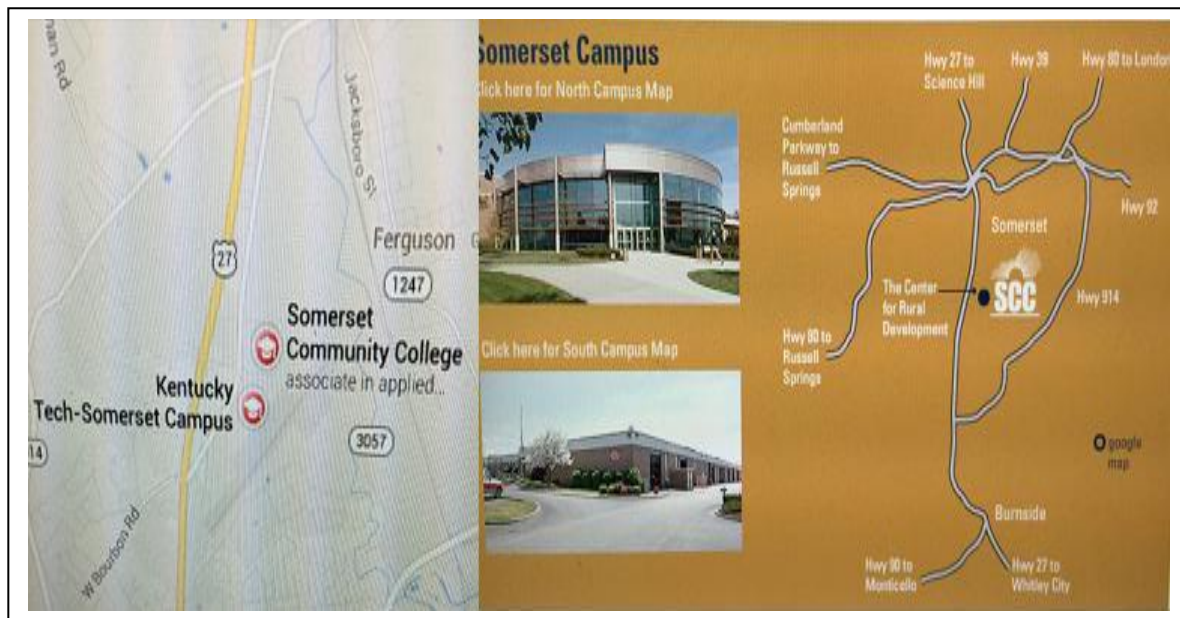

**Kentucky Political Science Association
 c/o James Taylor
 Assistant Professor of Political Science
 808 Monticello Street
 Somerset, Kentucky 42501**

Somerset has hotels/motels from numerous chains, some are listed below. The Best Western has offered a special KPSA rate of \$69 for a Standard Double or King, \$79 for a King Suite and \$89 for a Double Suite.

DIRECTIONS TO SOMERSET COMMUNITY COLLEGE

Somerset Campus
808 Monticello Street
Somerset, KY 42501
(606) 679-8501

All panels FRIDAY will take place at The Center for Rural Development at 2292 S. Hwy 27.
All Saturday panels will take place at Somerset Community College in various rooms.